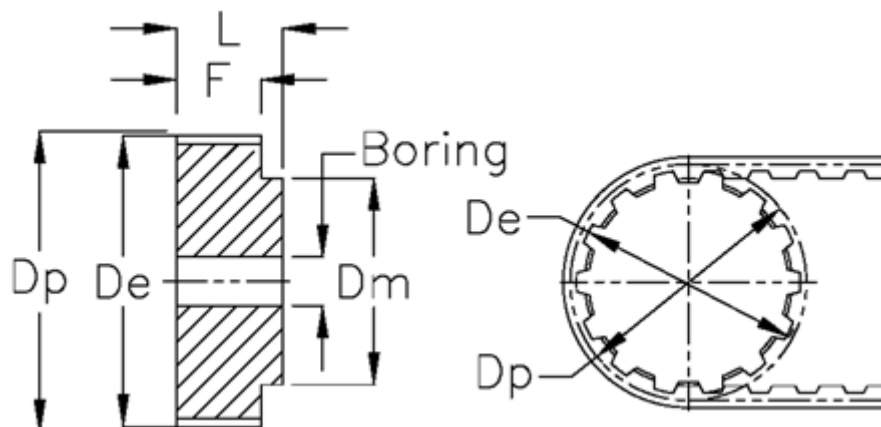

Data Sheet

Article number: 60415127060

Description: Timing Belt Pulley 27 T5 60/0

Measures

Belt width	= - 16 mm	Type = T5
De	= 94.65	Weight = 0.108
Dm	= 65	
Dp	= 95.65	
F	= 21	
L	= 27	
Pre-drilled	= 8	
Tooth number	= 60	